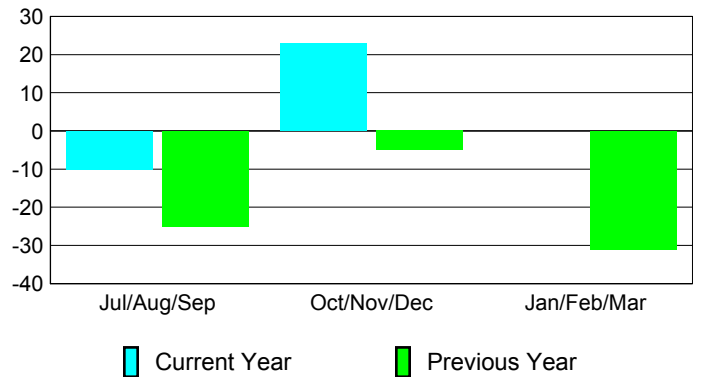

Membership Results
2012-2013

Membership
2011-2012

Month	Net Memb Goal	Actual New Memb	Actual Dropped Memb	Gain/Loss of Memb	Gain/Loss of Memb
Jul/Aug/Sep	10	33	-43	-10	-25
Oct/Nov/Dec	20	36	-13	23	-5
Jan/Feb/Mar	10	0	0	0	-31
Totals	40	69	-56	13	-61

Membership Results 2012-2013

Goal, New, Dropped, Gain/Loss

Comparison of Membership Gain/Loss

Current Year Compared to the Previous Year

Gender Comparison 2012-2013

Jan/Feb/Mar

Male

Female