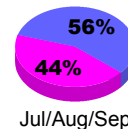

Membership Results
2012-2013

Membership
2011-2012

Month	Net Memb Goal	Actual New Memb	Actual Dropped Memb	Gain/Loss of Memb	Gain/Loss of Memb
Jul/Aug/Sep	10	33	-43	-10	-25
Oct/Nov/Dec	20	36	-13	23	-5
Jan/Feb/Mar	10	0	0	0	-31
Totals	40	69	-56	13	-61

Membership Results 2012-2013

Goal, New, Dropped, Gain/Loss

Comparison of Membership Gain/Loss

Current Year Compared to the Previous Year

Gender Comparison 2012-2013

Jan/Feb/Mar

Male

Female