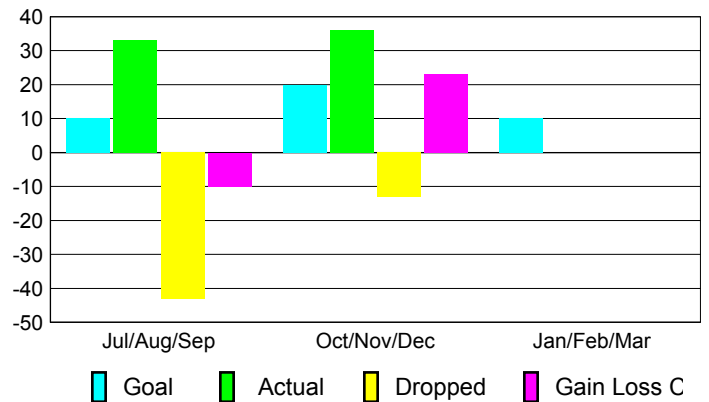

Membership Results 2012-2013

Goal, New, Dropped, Gain/Loss

Comparison of Membership Gain/Loss

Current Year Compared to the Previous Year