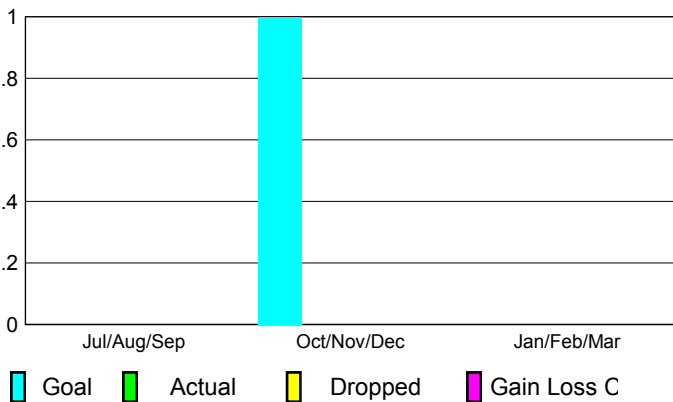

2012-2013 GMT Reports for District (or Undistricted) **District T 1**

GMT: **Mr. Pedro Mario Marrello**

Location: **CHILE**

GMT CA: **3**

CLUBS

Club Results
2012-2013

Clubs
2011-2012

Month	New Club Goal	Actual New Clubs	Actual Dropped Clubs	Gain/Loss of Clubs	Gain/Loss of Clubs
Jul/Aug/Sep	0	0	0	0	0
Oct/Nov/Dec	1	0	0	0	0
Jan/Feb/Mar	0	0	0	0	-1
Totals	1	0	0	0	-1

Club Results 2012-2013

Goal, New, Dropped, Gain/Loss

Comparison of Club Gain/Loss

Current Year Compared to the Previous Year

YTD Status Quo Clubs 2012-2013

Status Quo Clubs Compared to Status Quo Members

MEMBERSHIP